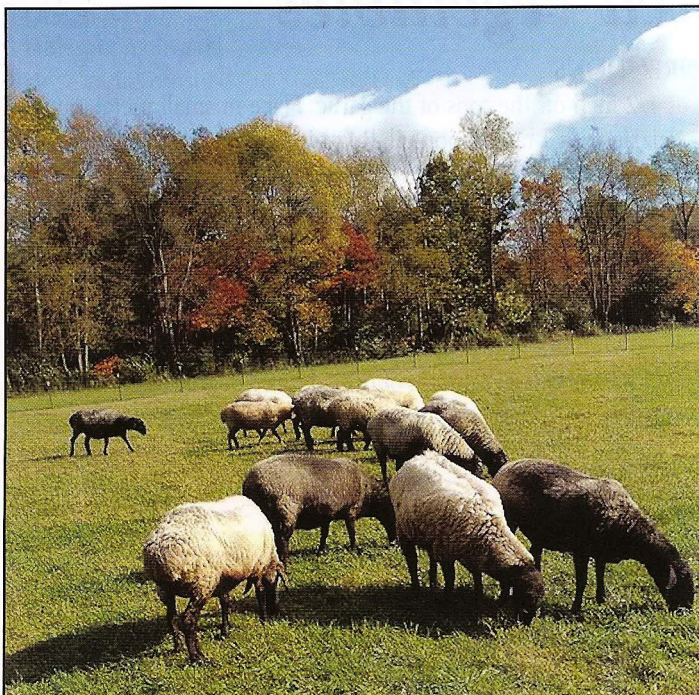

The Karakul has truly changed my life: I soon needed something to do with all the coarse wool that grew so fast that it had to be shorn

twice a year. So along with my friend in Kentucky, Ann Brown, we developed a method of braiding the roving made from our fleeces to be used in making rugs. In 2006 we decided to document our technique by writing and self-publishing a book, *The Shepherd's Rug*.

The conformation on a Karakul is different from other sheep, the sloping hindquarters ends in a fat tail. The fat in the tail is considered a delicacy by many. The fat in this unique tail is a soft fat, the tail feels like a hot water bottle filled with water rather than the more solid fat found in the body cavity. While it is used in cooking

and as an ingredient in many dishes, it serves the animal as a source of energy in times of need.

The Karakul is a desert sheep, originating in the near-east around the Caspian Sea, they were brought to the USA in the early 1900s for the fur trade, the pelt from a newborn lambs was the prized "Persian Lamb" used in fashionable fur coats of the time, more recently seen on the news where Afghanistan's president Karzai was wearing a silver Persian lamb fez, i.e. hat.

Lambing time is my favorite time. Since Karakuls are non-seasonal breeders, ewes can come in heat whenever they are exposed to a ram. While black is the dominant color, any other color is possible.